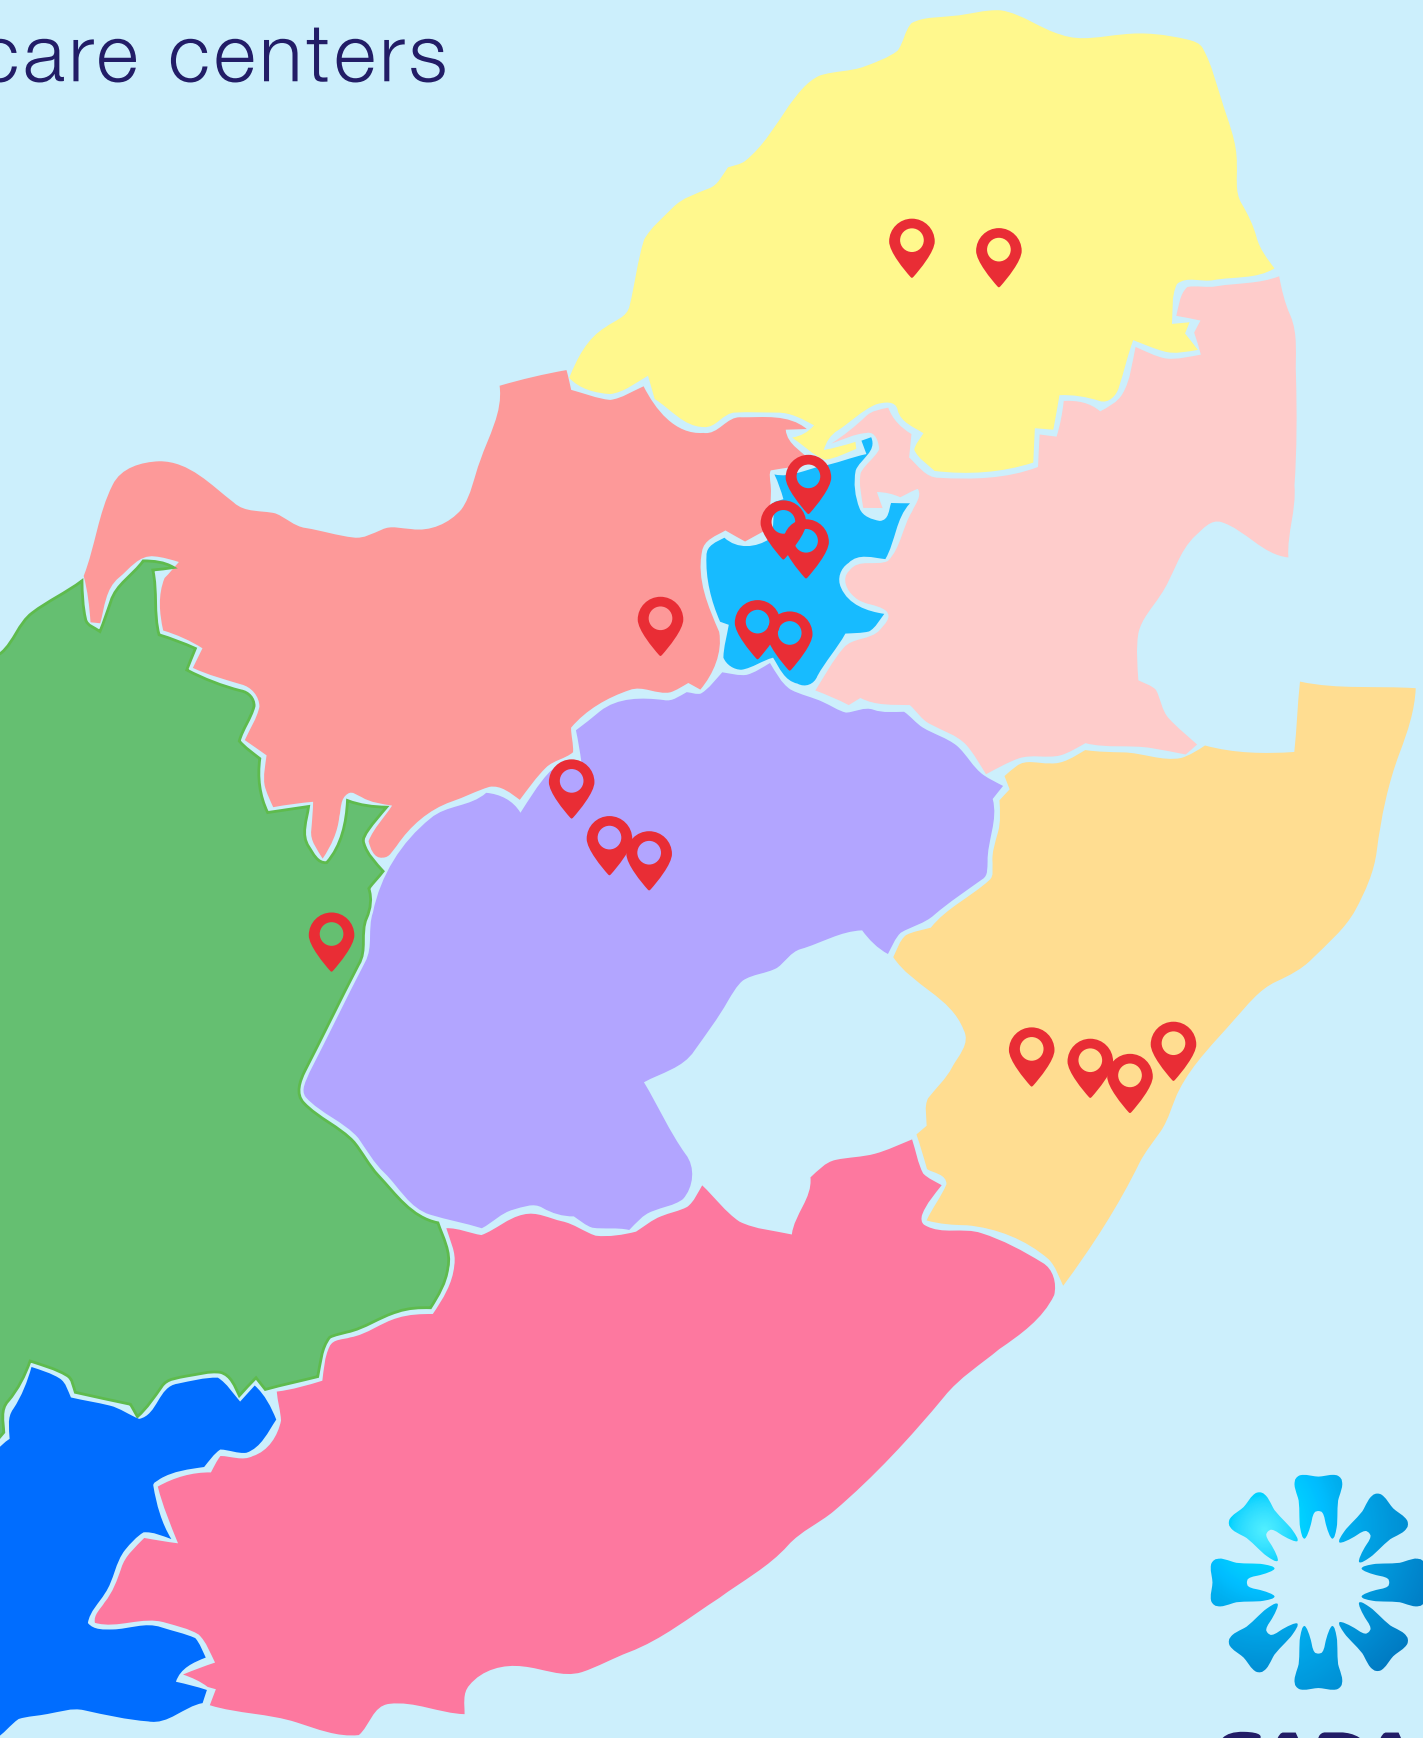

World Oral Health Day/Month

SADA visits schools and community c

Gauteng

Alma Special School
Parkhurst Primary
Kgomoco Primary
Tsoelopele School
Vukuzakhe Primary
Seliba Primary
Tsoaranang Primary
Lehlasedi Primary
Matsie Steyn
Vuyo Primary
Footprints Preparatory School
Mmabatho Educare Centre

KwaZulu-Natal

Athlone Primary School
Dolphin Coast Primary
Mouthaven Primary
Mitchford Primary School

Limpopo

Good Hope Primary School
Pepps Polokwane
Pietersburg Noord Primary
Sione Primary School

North West

Vyfhoek Primary
Laerskool President Pretorius
Berts Bricks Primary School
Laerskool Baillie Park
Es La Grange Special School

Free State

Vierhoek Farm School
Moremaphofu Primary School
Kutlwanong Community Creche

Western Cape

Akkerdoppies
Bottelary Primary
Dunatos Remedial School
Daniel Le Roux Primary

Northern Cape

Olympic Primary School
Precious Gems Pre-school
Sunset Kids Primary

care centers

SADA

THE SOUTH AFRICAN
DENTAL ASSOCIATION